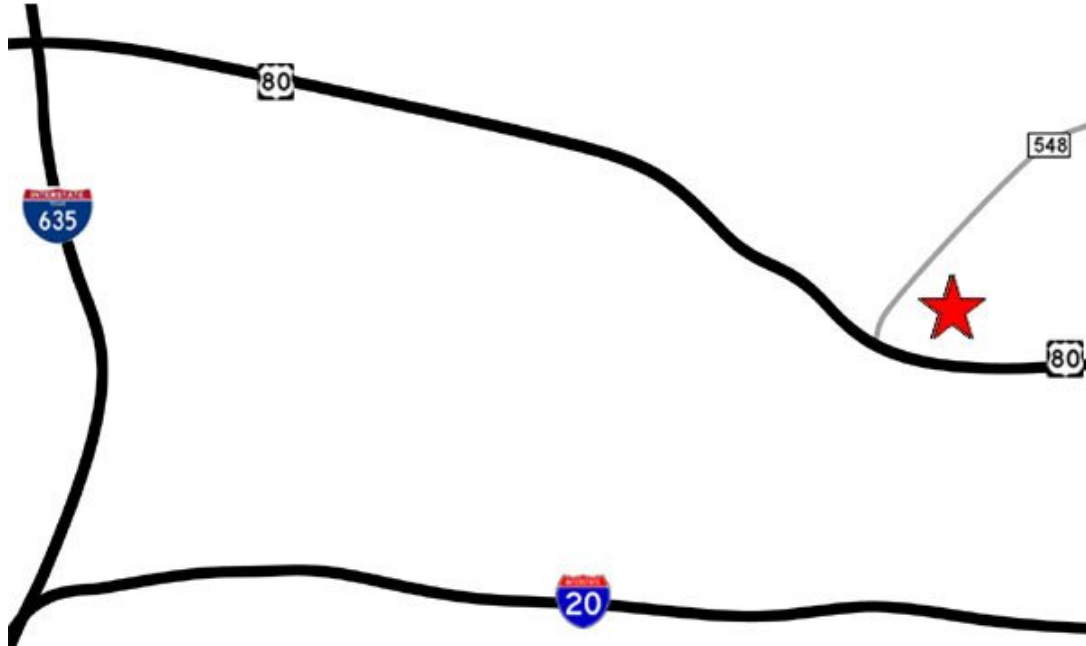

Windmill Farms

Directions from Hwy 80

From I-635, Take Highway 80 East through Forney. Exit Windmill Farms Blvd.; North on overpass over HWY 80; Left on Reeder Rd.; Left on Spyglass; Left on Mill Creek Way.