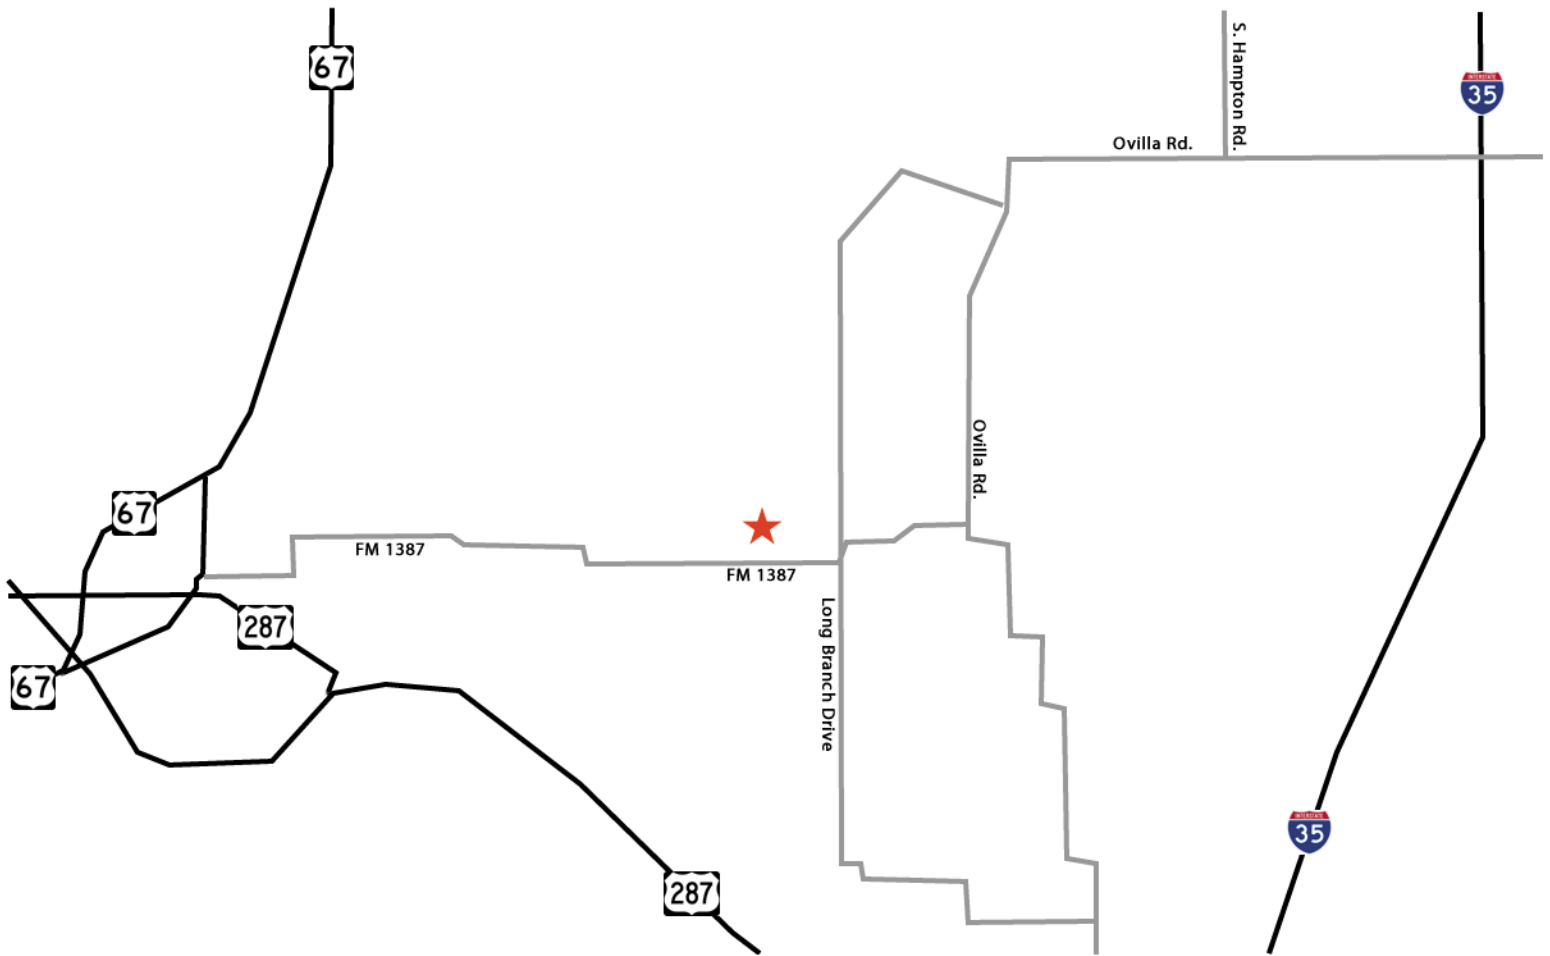

Meadows at Long Branch

DIRECTIONS

Take 360 South through Arlington. Take I-20 East. Take exit 457 which is 1382 / Beltline and go South. Take 67 South. Take a left on Dove Lane. Take a left on 1387 (East). Meadows of Longbranch will be on the left and you will turn left on Branchwood Road to enter the community through the main entrance.