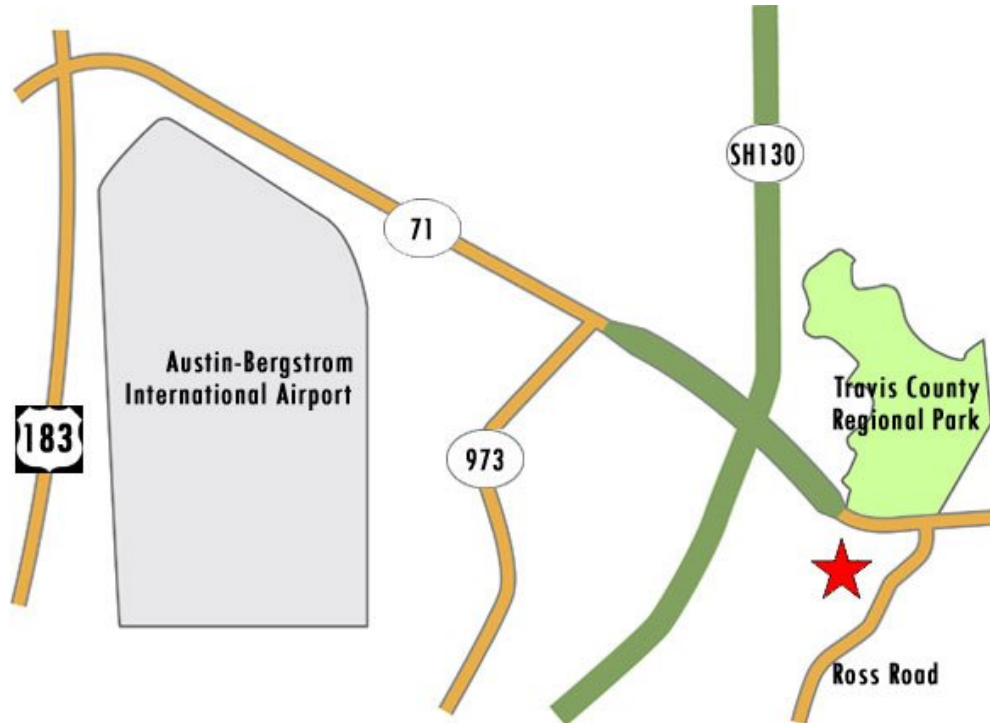

# Lexington Parke

## Directions from Downtown Austin

Take I-35 South from Austin and head East on 290 / Ben E. White Blvd. Head East on Highway 71 (Bastrop Highway). Take a Right onto Ross Road. The Lexington Parke development will be on your right.