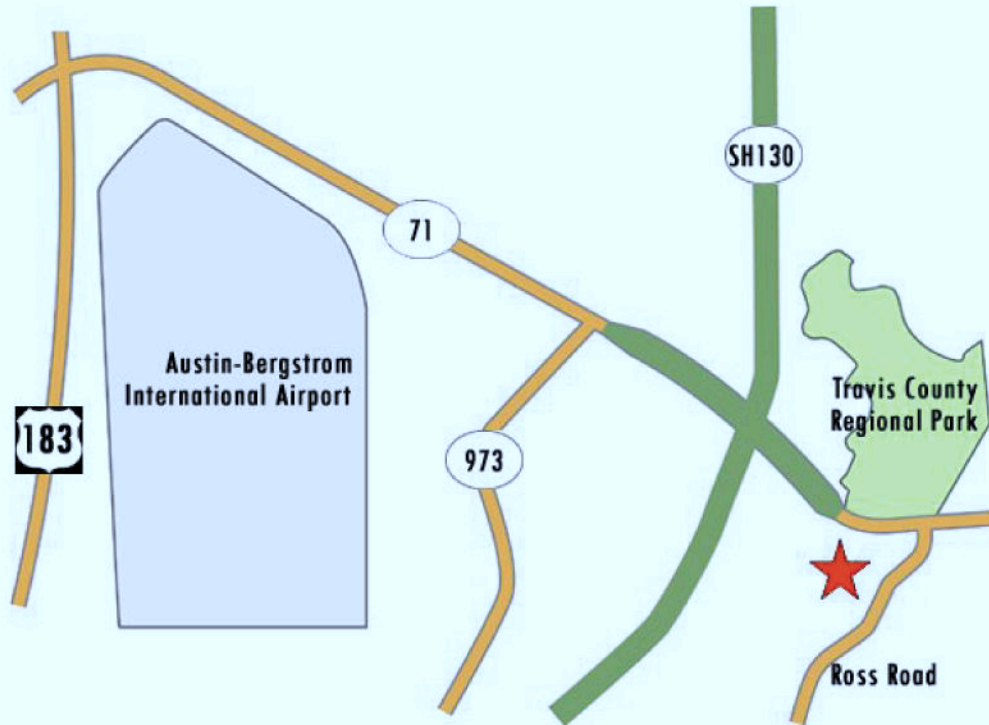

Lexington Parke

Directions from Downtown Austin

Take I-35 South from Austin and head East on 290 / Ben E. White Blvd. Head East on Highway 71 (Bastrop Highway). Take a Right onto Ross Road. The Lexington Parke development will be on your right.