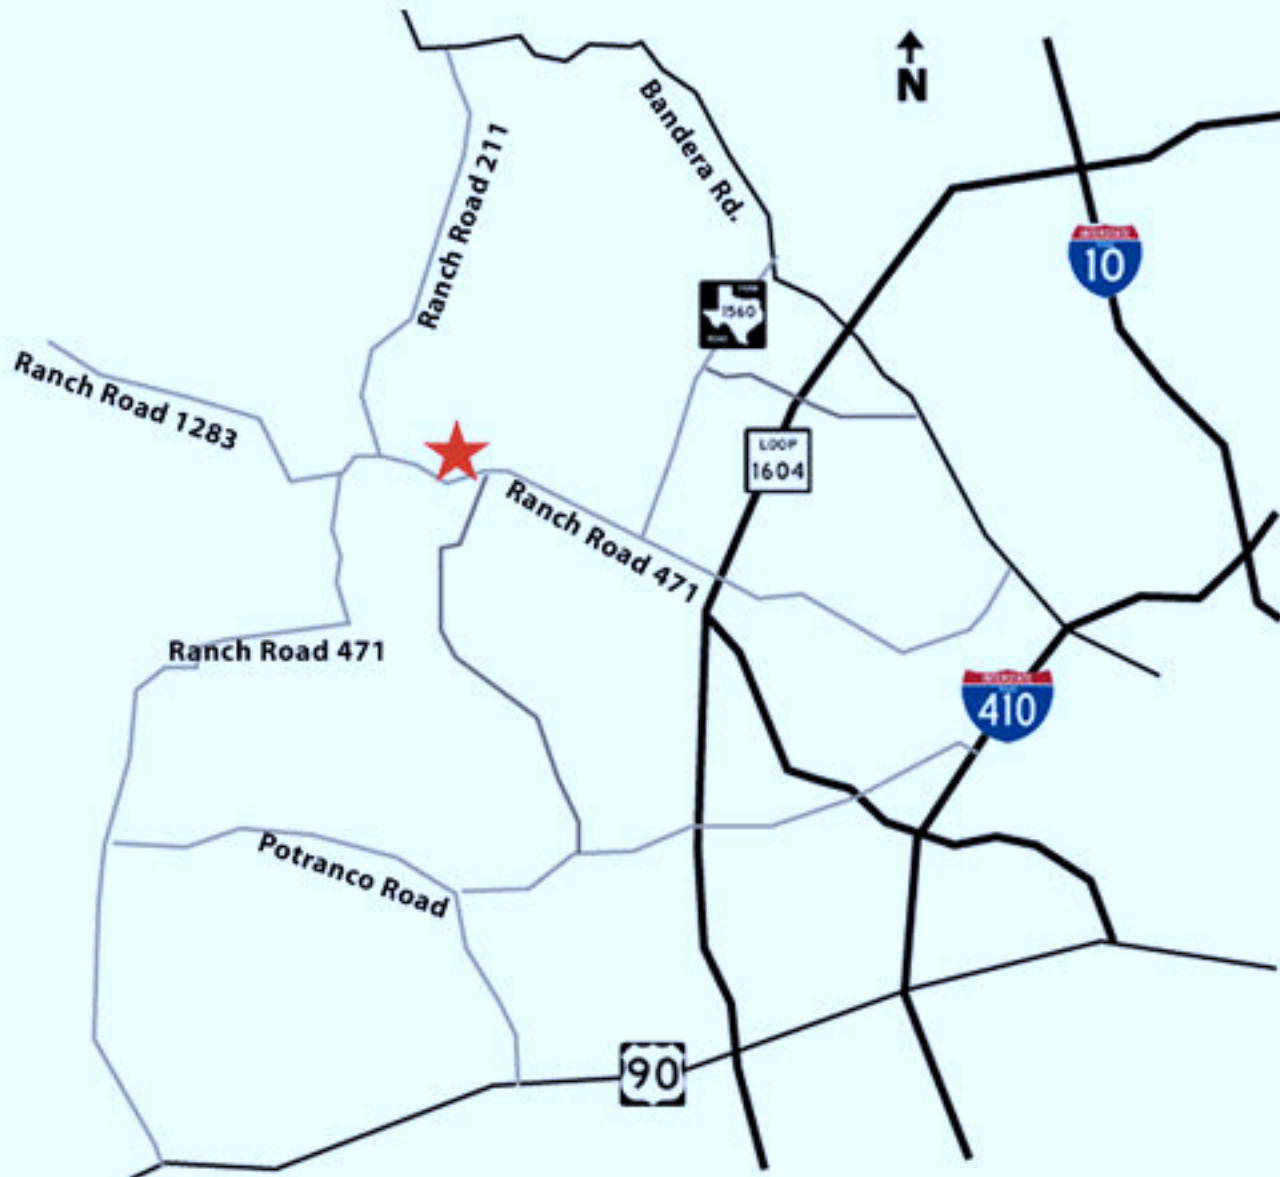

# Kallison Ranch

From North San Antonio, take 1604 West/South and exit Culebra Road (FM 471). Take a right on Culebra Road (FM 471) and drive approximately 5.5 miles. Kallison Ranch will be on your right. Turn right off Culebra onto Kallison Bend and look for the Welcome Home Center on your right at 8446 Western Way.