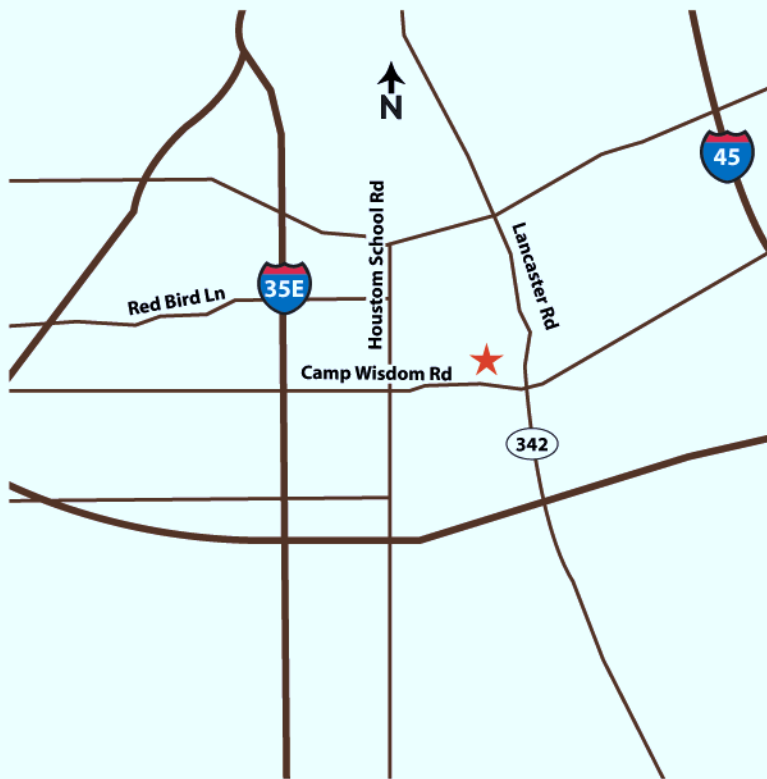

Runyon Springs

DIRECTIONS

*From Downtown Dallas, take I-35E South to Camp Wisdom Road.
Turn Left on Camp Wisdom. Runyon Springs is less than a
mile from Lancaster Road on the left.*

For more information on this community, contact: