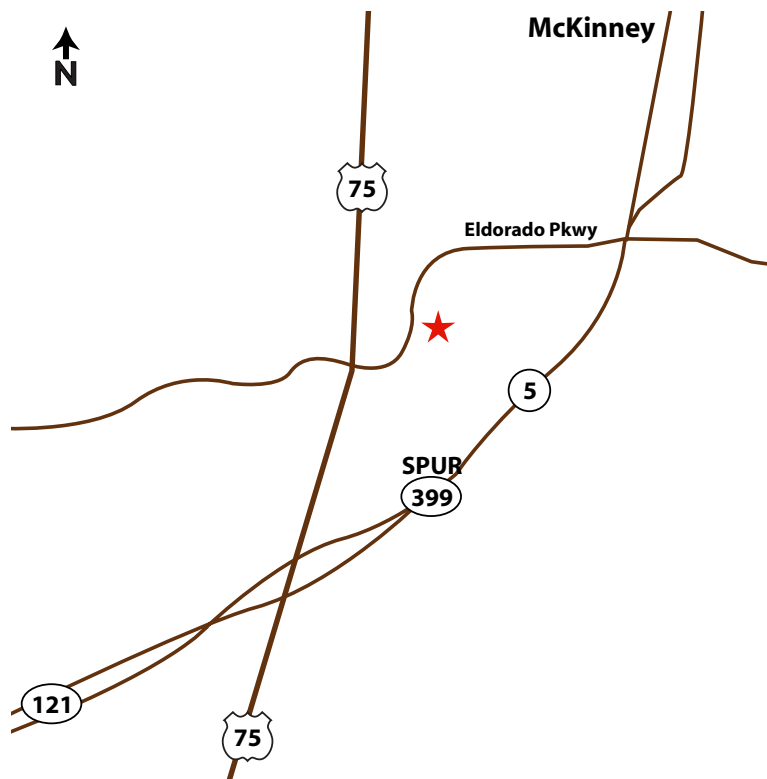

McKinney Greens

DIRECTIONS

From Downtown Dallas, Take 75 N Toward Sherman.
Take Exit 39 Toward Eldorado Parkway. Turn Right onto Eldorado Parkway.
The McKinney Greens community is located less than 1 mile on the right side
of Eldorado Parkway at Barranca Way.