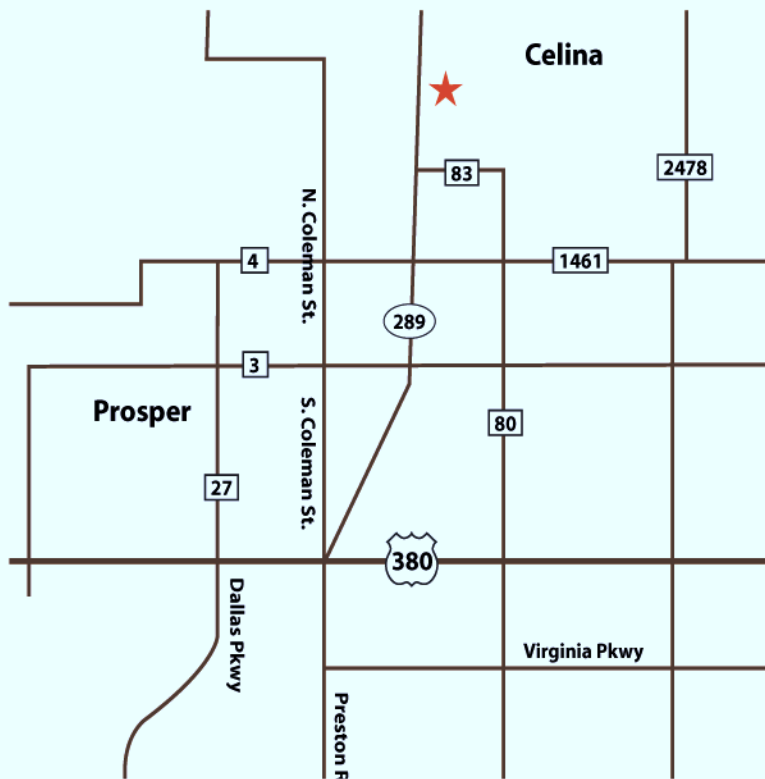

Carter Ranch

DIRECTIONS

From Downtown Dallas - Head North on the Dallas Tollway and exit 429D. Take the HWY-121 exit towards Hwy 121. Take a right at HWY-121. Turn Left onto Preston Rd (Hwy-289) and proceed 13 miles. Carter Ranch will appear on the east side of Preston Rd (Hwy-289).