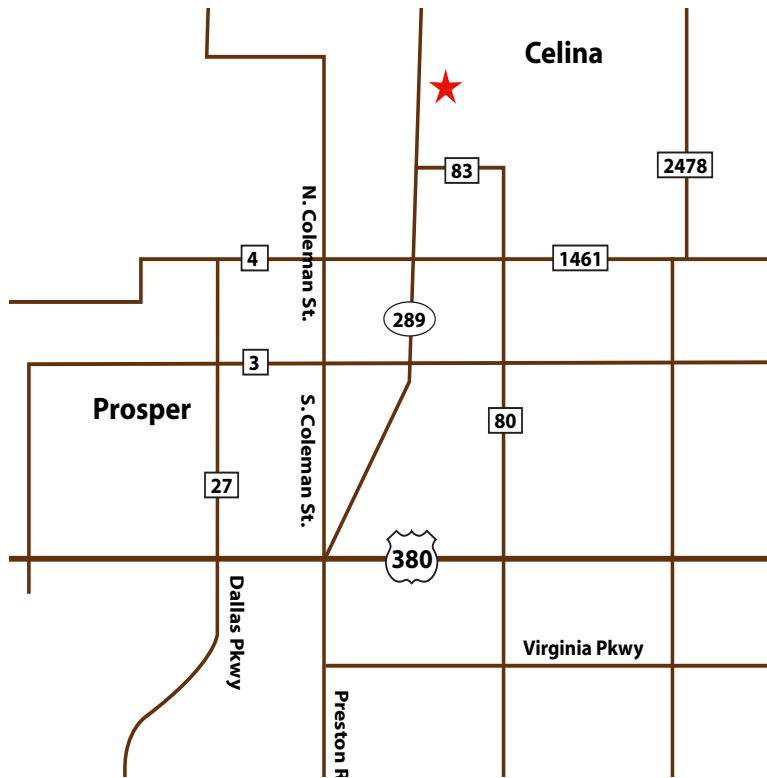

Carter Ranch

DIRECTIONS

From Downtown Dallas-Head North on the Dallas Tollway and exit 429D.
Take the HWY-121 exit towards Hwy 121. Take a right at HWY-121.
Turn Left onto Preston Rd (Hwy-289) and proceed 13 miles.
Carter Ranch will appear on the east side of Preston Rd (Hwy-289).