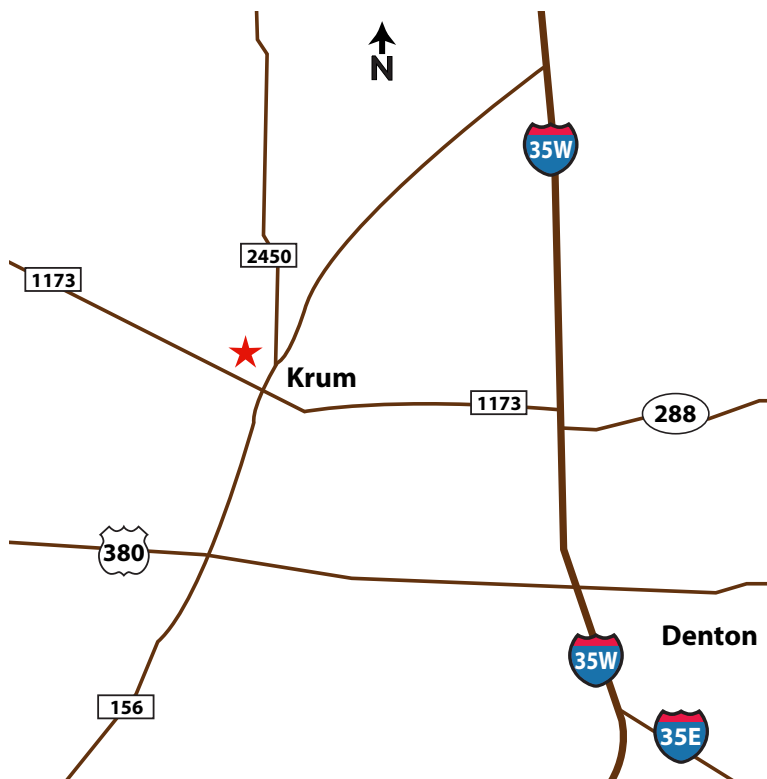

Aspen Park

DIRECTIONS

From Downtown Fort Worth, Take 35W N to FM 1173.
Take a left and proceed to Hopkins Road.
Turn right and planned site for Aspen Park will be located on your right.

For more information on this community, contact: