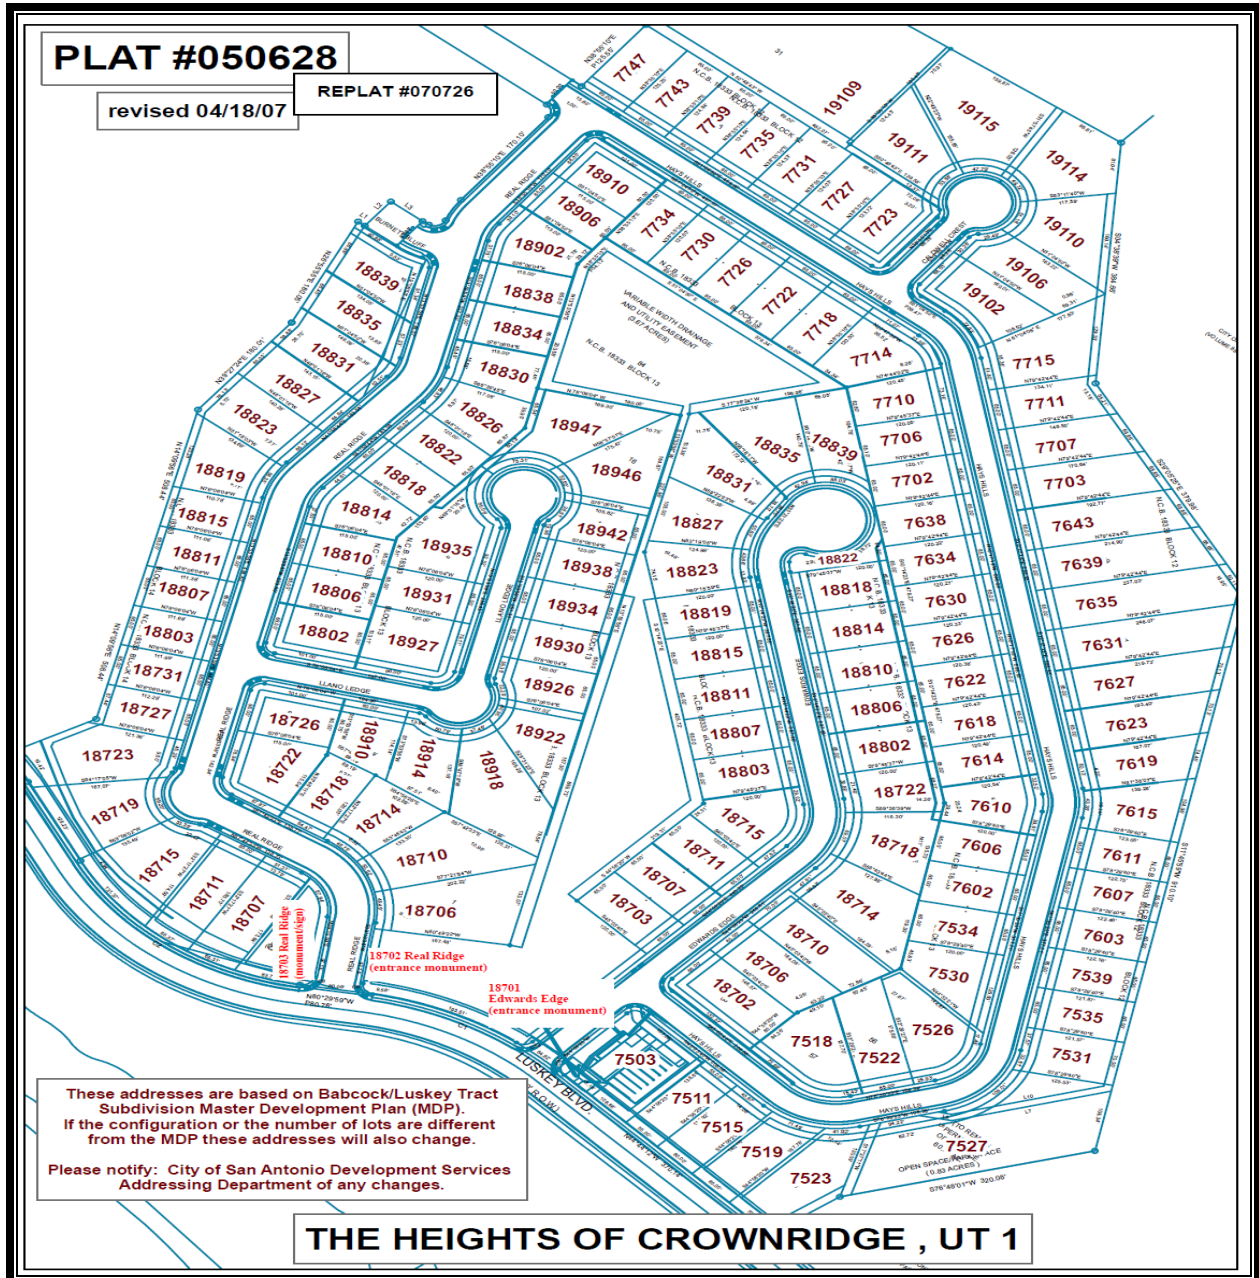

Crown Ridge

BEXAR COUNTY

The Heights of Crown Ridge San Antonio, Texas

Crown Ridge – **94 acres** within the city limits of San Antonio, Texas. Crown Ridge community features some 133 single family homes on the hilltop providing picturesque views of downtown San Antonio located in Bexar County.

Christus Santa Rosa Hospital
www.christussantarosa.org
333 Santa Rosa N
San Antonio, Texas 78207
210.225.2406

NEIGHBORHOOD ATTRACTIONS

The Resort at La Cantera Club www.lacanteragolfclub.com

Seaworld
10500 Sea World Drive
San Antonio, TX 78251
210.523.3000

Crown Ridge

DIRECTIONS TO THE COMMUNITY

Take I-10 to FM 1604 and head west. Exit Babcock and proceed north on Babcock past The Resort at La Cantera Golf Club to Camp Bullis Road. Take a right on Camp Bullis and your first left at Luskey Road. The Heights of Crown Ridge is located less than 1 ½ down on your right.

1.1 Address Plat
Unit1 Phase I-Heights of Crown Ridge